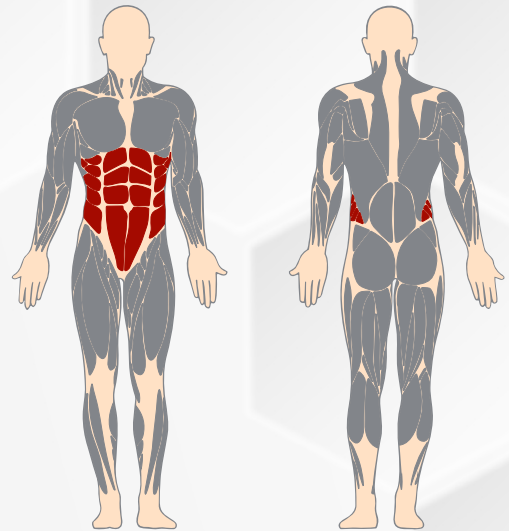

## ABDOMINAL BENCH

## MUSCLES TRAINED

ABDOMINALS / OBLIQUES

A **IVE Abdominal Bench** station develops abdominals, obliques and back muscles.

IVE are recreational stations for outdoor training for every age group and every user level – from teenagers, through adults and seniors, to professionals.

## SPECIFICATION

Length	208 cm
Width	50 cm
Height	100 cm
User height	+140 cm
User age	+ 14 years
Safety area	17,78 m <sup>2</sup>
Material	Stainless Steel
Standard	EN 16630:2015-06E
Certificate	CE / EU Declaration of Conformity

**A device for Abdominal Bench training which develops abdominals and obliques muscles.**

1. Made entirely of stainless steel.
2. Instruction plates made of 3 mm thick dibond, printed in UV technology, laminated with polyurethane.
3. Dimensions: length 208 cm / width 50 cm / height 100 cm.
4. Accuracy class: A – high accuracy.
5. Class of use: S – for professional or commercial use.