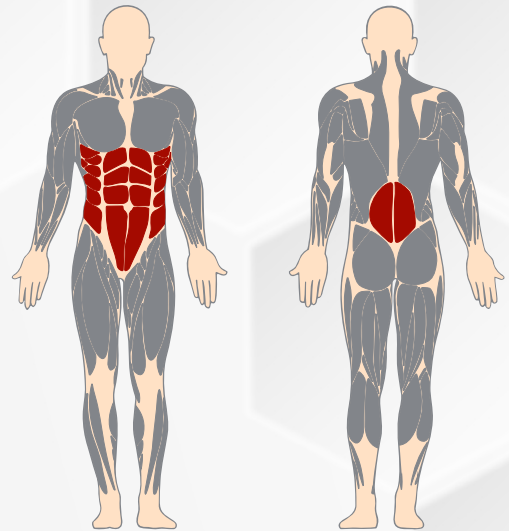

## ABDOMINAL MUSCLE

## MUSCLES TRAINED

ABDOMINALS / OBLIQUES / BACK

A **IVE Abdominal Muscle** device develops abdominals, obliques and back muscles.

IVE are recreational devices for outdoor training for every age group and every user level – from teenagers, through adults and seniors, to professionals.

## SPECIFICATION

Length	213 cm
Width	96 cm
Height	154 cm
User height	+140 cm
User age	+ 14 years
Safety area	20,31 m <sup>2</sup>
Material	Stainless Steel
Standard	EN 16630:2015-06E
Certificate	CE / EU Declaration of Conformity
Weight adjustment	5 kg - 60 kg (x 5 kg)

**A device for abdominal muscle training which develops abdominals, obliques and back muscles.**

1. Made entirely of stainless steel.
2. Load adjustment by moving the discs along pipes arranged perpendicularly and centrally in the axis of the exercising person.
3. Adjustable load from 5 kg to 60 kg with a difference of 5 kg.
4. Discs are protected against theft by the use of anti-theft screws, which require special tools to be removed.
5. The movement of the device is based on the mechanism of four stainless steel bearings.
6. Instruction plates made of 3 mm thick dibond, printed in UV technology, laminated with polyurethane.
7. Backrest made of waterproof polyethylene with an additional UV-absorbing screen.
8. Dimensions: length 213 cm / width 96 cm / height 154 cm.
9. Designed for one person – up to a maximum of 180 kg.
10. Accuracy class: A – high accuracy.
11. Class of use: S – for professional or commercial use.