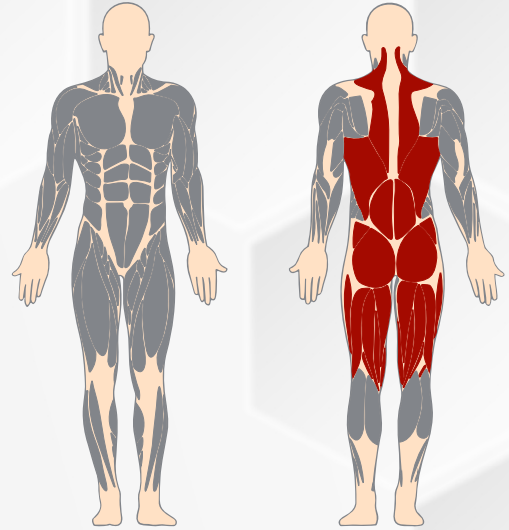

BACK EXTENSION

MUSCLES TRAINED

BACK / OBLIQUES

A **IVE Back Extension** station develops obliques and back muscles.

IVE are recreational stations for outdoor training for every age group and every user level – from teenagers, through adults and seniors, to professionals.

COLORS

**TRAINING SEE
SCAN THE QR CODE**

ENGINE TURNING
STAINLESS STEEL

BRUSHED FINISH
STAINLESS STEEL

RAL 9010
PURE WHITE

RAL 9005
JET BLACK

RAL 1023
TRAFFIC YELLOW

RAL 2004
PURE ORANGE

RAL 3020
TRAFFIC RED

RAL 4007
PURPLE VIOLET

RAL 5003
SAPPHIRE BLUE

RAL 5012
LIGHT BLUE

RAL 6018
YELLOW GREEN

RAL 7016
ANTHRACITE GREY

SPECIFICATION

Length	184 cm
Width	60 cm
Height	100 cm
User height	+140 cm
User age	+ 14 years
Safety area	17,42 m ²
Material	Stainless Steel
Standard	EN 16630:2015-06E
Certificate	CE / EU Declaration of Conformity

A device for Back Extension training which develops obliques and back muscles.

1. Made entirely of stainless steel.
2. Instruction plates made of 3 mm thick dibond, printed in UV technology, laminated with polyurethane.
3. Dimensions: length 184 cm / width 60 cm / height 100 cm.
4. Accuracy class: A – high accuracy.
5. Class of use: S – for professional or commercial use.