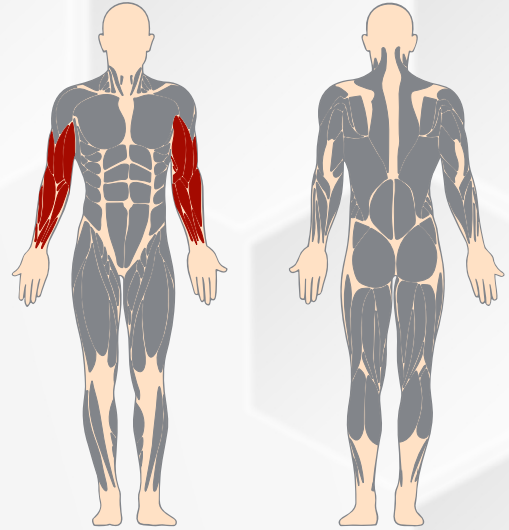

BICEPS

MUSCLES TRAINED

BICEPS / FOREARMS

A **IVE Biceps** device develops biceps and forearms muscles.

IVE are recreational devices for outdoor training for every age group and every user level – from teenagers, through adults and seniors, to professionals.

IVE devices have an innovative solution of load regulation, thanks to which adjusting the weight to your training capabilities is extremely simple, fast, and safe.

COLORS

ENGINE TURNING
STAINLESS STEEL

BRUSHED FINISH
STAINLESS STEEL

RAL 6018
YELLOW GREEN

RAL 7016
ANTHRACITE GREY

**TRAINING SEE
SCAN THE QR CODE**

SPECIFICATION

Length	174 cm
Width	67 cm
Height	102 cm
User height	+140 cm
User age	+ 14 years
Safety area	17,39 m ²
Material	Stainless Steel
Standard	EN 16630:2015-06E
Certificate	CE / EU Declaration of Conformity
Weight adjustment	5 kg - 60 kg (x 5 kg)

**A device for biceps training which develops
biceps and forearm muscles.**

1. Made entirely of stainless steel.
2. Load adjustment by moving the discs along pipes arranged perpendicularly and centrally in the axis of the exercising person.
3. Adjustable load from 5 kg to 60 kg with a difference of 5 kg.
4. Discs are protected against theft by the use of anti-theft screws, which require special tools to be removed.
5. The movement of the device is based on the mechanism of two stainless steel bearings.
6. Instruction plates made of 3 mm thick dibond, printed in UV technology, laminated with polyurethane.
7. Handles enabling the device to be gripped in three positions.
8. Dimensions: length 174 cm / width 67 cm / height 102 cm.
9. Accuracy class: A – high accuracy.
10. Class of use: S – for professional or commercial use.