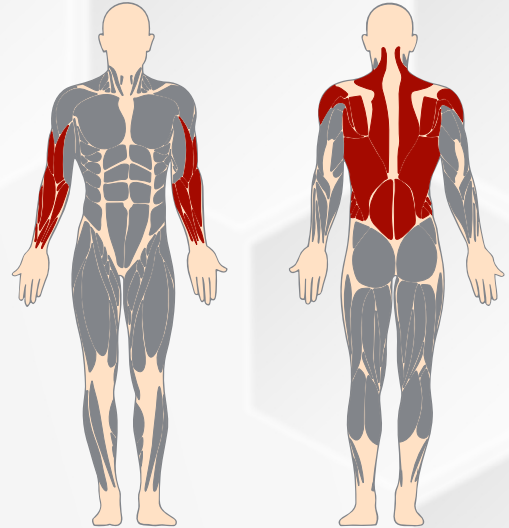

MUSCLES TRAINED

BACK / CHEST / BICEPS / TRICEPS / FOREARMS

COLORS

A device for back (pulldown) training which develops back, chest, shoulders, biceps, triceps and forearms muscles.

1. Made entirely of stainless steel.
2. Load adjustment by moving the discs along pipes arranged perpendicularly and centrally in the axis of the exercising person.
3. Adjustable load from 5 kg to 80 kg with a difference of 5 kg.
4. Discs are protected against theft by the use of anti-theft screws, which require special tools to be removed.
5. The movement of the device is based on the mechanism of two stainless steel bearings.
6. Instruction plates made of 3 mm thick dibond, printed in UV technology, laminated with polyurethane.
7. Possibility to set the starting position at 7 different heights.
8. The seat is made of waterproof polyethylene with an additional UV absorbing film.
9. Handles enabling the device to be gripped in three positions (two horizontally – one vertically).
10. Dimensions: length 290 cm / width 95 cm / height 168 cm.
11. Designed for one person – up to a maximum of 180 kg.
12. Accuracy class: A – high accuracy.
13. Class of use: S – for professional or commercial use.