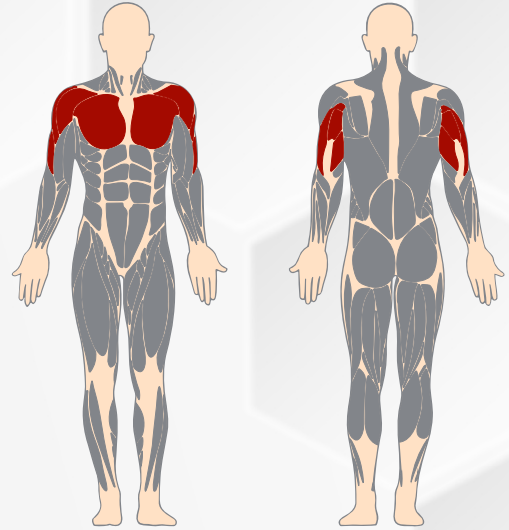

TRICEPS

MUSCLES TRAINED

TRICEPS / CHEST

A **IVE Triceps** device develops triceps and chest muscles.

IVE are recreational devices for outdoor training for every age group and every user level – from teenagers, through adults and seniors, to professionals.

IVE devices have an innovative solution of load regulation, thanks to which adjusting the weight to your training capabilities is extremely simple, fast, and safe.

COLORS

ENGINE TURNING
STAINLESS STEEL

BRUSHED FINISH
STAINLESS STEEL

RAL 6018
YELLOW GREEN

RAL 7016
ANTHRACITE GREY

**TRAINING SEE
SCAN THE QR CODE**

SPECIFICATION

Length	222 cm
Width	85 cm
Height	102 cm
User height	+140 cm
User age	+ 14 years
Safety area	20,09 m ²
Material	Stainless Steel
Standard	EN 16630:2015-06E
Certificate	CE / EU Declaration of Conformity
Weight adjustment	5 kg - 60 kg (x 5 kg)

A device for triceps training which develops triceps and chest muscles.

- Made entirely of stainless steel.
- Load adjustment by moving the discs along pipes arranged perpendicularly and centrally in the axis of the exercising person.
- Adjustable load from 5 kg to 60 kg with a difference of 5 kg.
- Discs are protected against theft by the use of anti-theft screws, which require special tools to be removed.
- The movement of the device is based on the mechanism of two stainless steel bearings.
- Instruction plates made of 3 mm thick dibond, printed in UV technology, laminated with polyurethane.
- Possibility to set the starting position at 7 different heights.
- The seat is made of waterproof polyethylene with an additional UV absorbing screen.
- Handles enabling the device to be gripped in two positions.
- Dimensions: length 222 cm / width 85 cm / height 102 cm.
- Designed for one person – up to a maximum of 180 kg.
- Accuracy class: A – high accuracy.
- Class of use: S – for professional or commercial use.