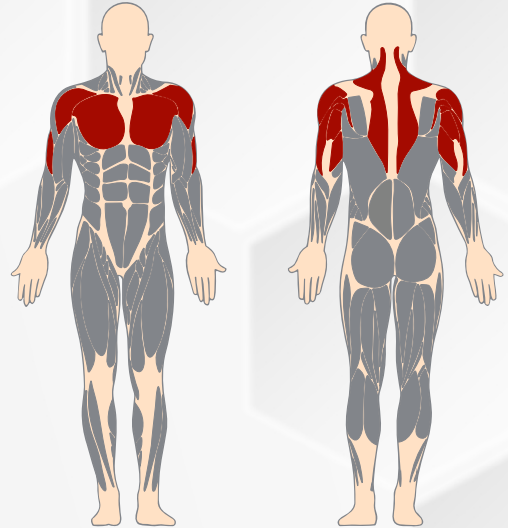

SHOULDER PRESS

MUSCLES TRAINED

SHOULDERS / BICEPS / TRICEPS / FOREARMS

A **IVE Shoulder Press** device develops shoulders, biceps, triceps, and forearms muscles.

IVE are recreational devices for outdoor training for every age group and every user level – from teenagers, through adults and seniors, to professionals.

IVE devices have an innovative solution of load regulation, thanks to which adjusting the weight to your training capabilities is extremely simple, fast, and safe.

COLORS

ENGINE TURNING
STAINLESS STEEL

BRUSHED FINISH
STAINLESS STEEL

RAL 6018
YELLOW GREEN

RAL 7016
ANTHRACITE GREY

**TRAINING SEE
SCAN THE QR CODE**

SPECIFICATION

Length	203 cm
Width	98 cm
Height	153 cm
User height	+140 cm
User age	+ 14 years
Safety area	20,01 m ²
Material	Stainless Steel
Standard	EN 16630:2015-06E
Certificate	CE / EU Declaration of Conformity
Weight adjustment	5 kg - 100 kg (x 5 kg)

A device for shoulder press training which develops shoulders, biceps, triceps and forearms muscles.

- Made entirely of stainless steel.
- Load adjustment by moving the discs along pipes arranged perpendicularly and centrally in the axis of the exercising person.
- Adjustable load from 5 kg to 100 kg with a difference of 5 kg.
- Discs are protected against theft by the use of anti-theft screws, which require special tools to be removed.
- The movement of the device is based on the mechanism of two stainless steel bearings.
- Instruction plates made of 3 mm thick dibond, printed in UV technology, laminated with polyurethane.
- Possibility to adjust the seat position on 7 height levels.
- Backrest and seat made of waterproof polyethylene with an additional UV absorbing screen.
- Handles enabling the device to be gripped in two positions.
- Dimensions: length 203 cm / width 98 cm / height 153 cm.
- Designed for one person – up to a maximum of 180 kg.
- Accuracy class: A – high accuracy.
- Class of use: S – for professional or commercial use.