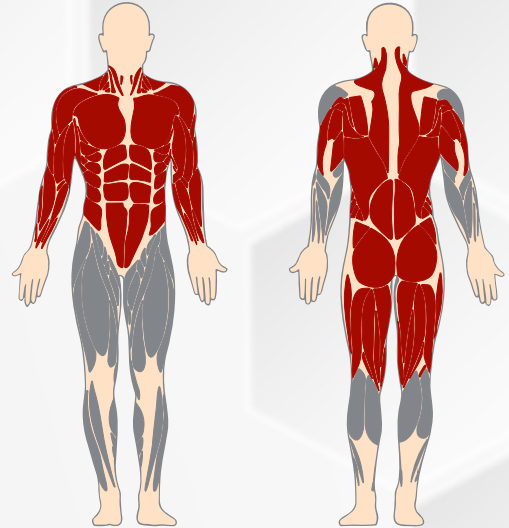

MUSCLES TRAINED

ABDOMINALS / OBLIQUES / CHEST / BACK
SHOULDERS / BICEPS / TRICEPS / FOREARMS

COLORS

ENGINE TURNING
STAINLESS STEEL

BRUSHED FINISH
STAINLESS STEEL

RAL 9010
PURE WHITE

RAL 9005
JET BLACK

RAL 1023
TRAFFIC YELLOW

RAL 2004
PURE ORANGE

RAL 3020
TRAFFIC RED

RAL 4007
PURPLE VIOLET

RAL 5003
SAPPHIRE BLUE

RAL 5012
LIGHT BLUE

RAL 6018
YELLOW GREEN

RAL 7016
ANTHRACITE GREY

A device for Multi Functional Rack training which develops abdominals, obliques, chest, back, shoulders, biceps, triceps and forearms muscles.

1. Made entirely of stainless steel.
2. Instruction plates made of 3 mm thick dibond, printed in UV technology, laminated with polyurethane.
3. Dimensions: length 389 cm / width 143 cm / height 210 cm.
4. Accuracy class: A – high accuracy.
5. Class of use: S – for professional or commercial use.